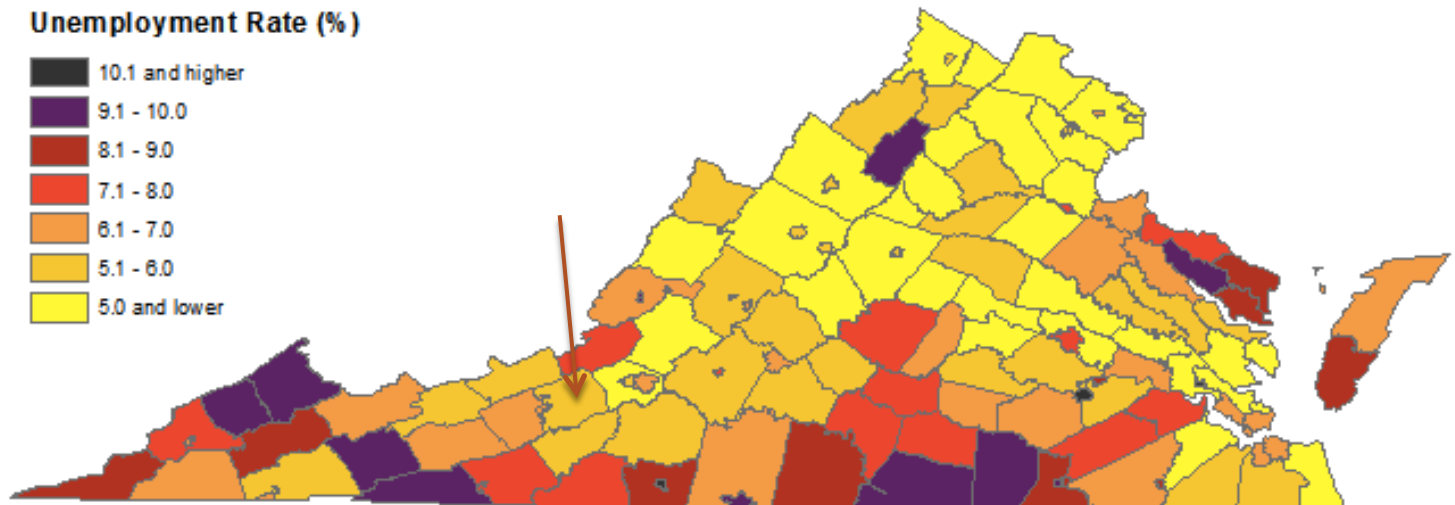

Overall Unemployment in VA

Unemployment Rates by County in Virginia, March 2013